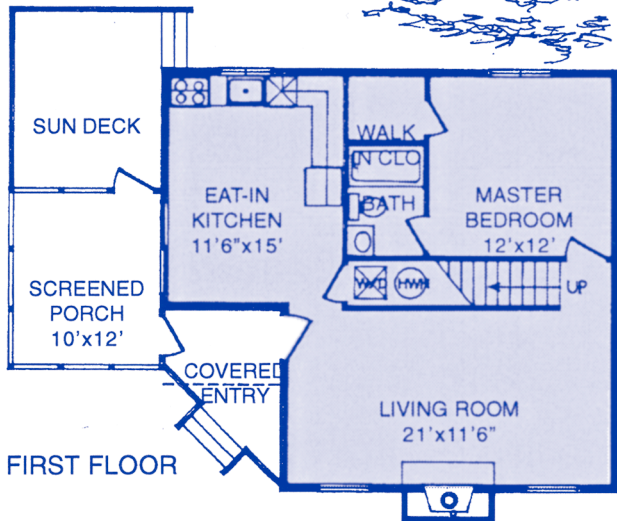

# The Windham

1182  
SQUARE  
FEET

- A WELL DESIGNED FLOOR PLAN, IDEAL FOR A VACATION OR STARTER HOME
- CAN BE BUILT ON A CRAWL SPACE OR A FULL BASEMENT
- SHOWN WITH OPTIONAL SCREENED PORCH, SUNDECK AND FIREPLACE.

- VAULTED CEILING IN THE LIVINGROOM WITH SKYLIGHTS & LOTS OF GLASS
- SPACIOUS EAT-IN KITCHEN
- 3 BEDROOMS - 2 FULL BATHS

  
**Ed Nikles**  
*Custom Builder, Inc.*

570-296-9200 • Fax: 296-9207 Email: info@ednikles.com Website: www.ednikles.com  
104 BENNETT AVENUE • SUITE 1A • MILFORD, PA 18337