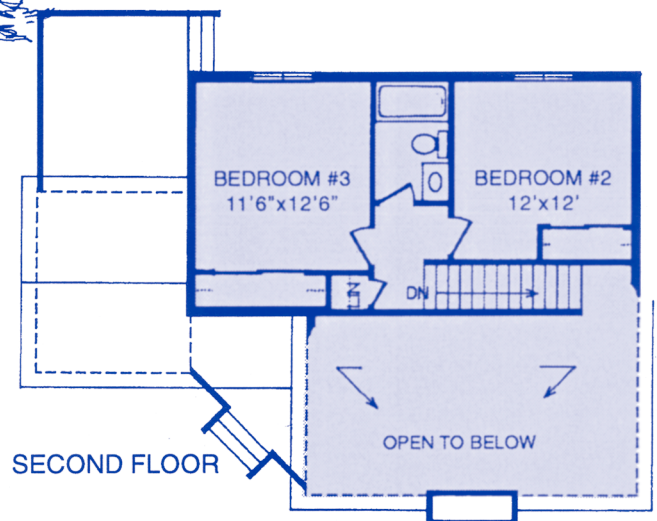

# The Windham

1182  
SQUARE  
FEET

- A WELL DESIGNED FLOOR PLAN, IDEAL FOR A VACATION OR STARTER HOME
- CAN BE BUILT ON A CRAWL SPACE OR A FULL BASEMENT
- SHOWN WITH OPTIONAL SCREENED PORCH, SUNDECK AND FIREPLACE.

- VAULTED CEILING IN THE LIVINGROOM WITH SKYLIGHTS & LOTS OF GLASS
- SPACIOUS EAT-IN KITCHEN
- 3 BEDROOMS - 2 FULL BATHS

  
**Ed Nikles**  
*Custom Builder, Inc.*

570-296-9200 • Fax: 296-9207 Email: info@ednikles.com Website: www.ednikles.com  
104 BENNETT AVENUE • SUITE 1A • MILFORD, PA 18337