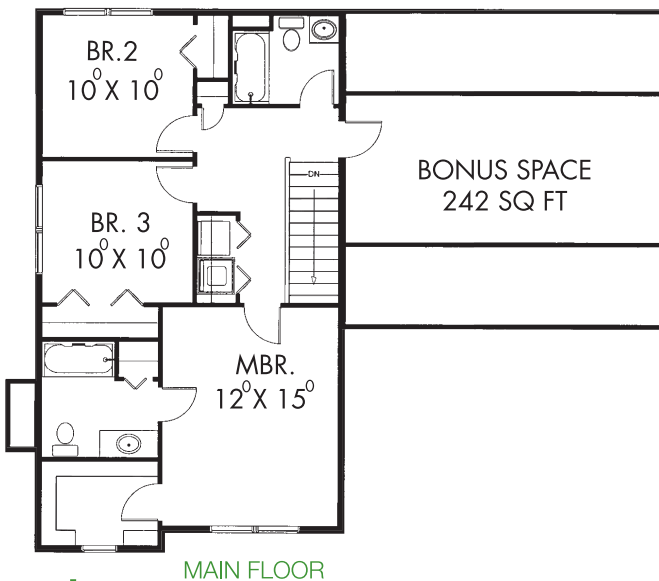

Green Country Homes

1536
SQUARE FEET

The Sycamore

Floor Plans

MAIN	756 SF
SECOND	780 SF
TOTAL	1,536 SF

 **Ed Nikles**
Custom Builder, Inc.

570-296-9200 • Fax: 570-296-9207 • www.ednikles.com • Email: info@ednikles.com
104 BENNETT AVENUE, SUITE 1A • MILFORD, PA 18337