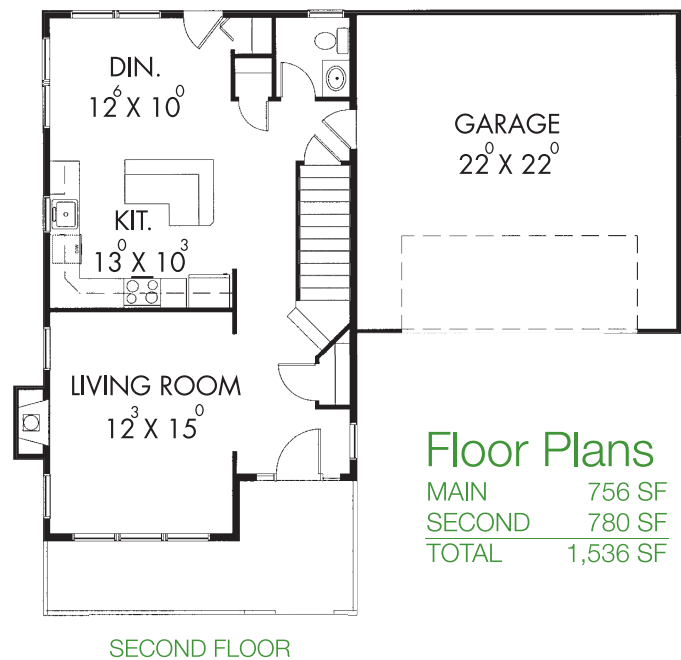

Green Country Homes

1536
SQUARE FEET

The Sycamore

Floor Plans

MAIN	756 SF
SECOND	780 SF
TOTAL	1,536 SF

 **Ed Nikles**
Custom Builder, Inc.

570-296-9200 • Fax: 570-296-9207 • www.ednikles.com • Email: info@ednikles.com
104 BENNETT AVENUE, SUITE 1A • MILFORD, PA 18337