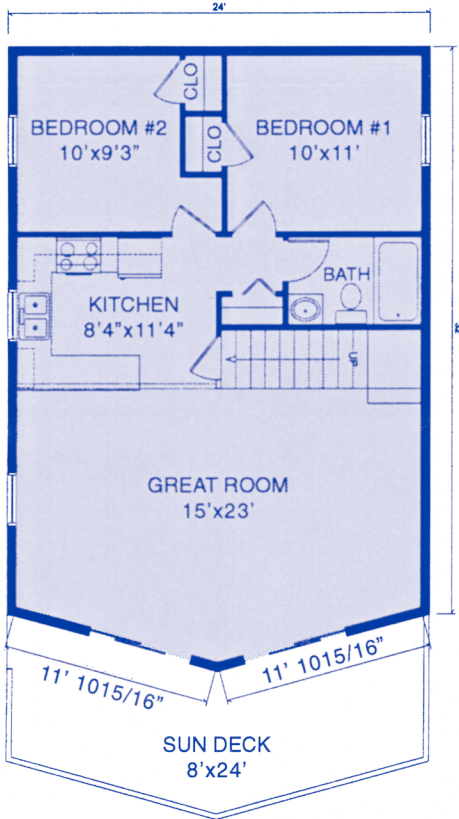

# The Mountain Haus

1,065  
SQUARE  
FEET

FIRST FLOOR

SECOND FLOOR

- EYE-CATCHING GLASS FRONT EXTERIOR DESIGN FEATURE
- SPACIOUS LIVING ROOM WITH TOWERING CATHEDRAL CEILING
- L-SHAPED KITCHEN WITH 8-FOOT SNACK BAR
- 2 BEDROOMS AND FULL BATH ON FIRST FLOOR, PLUS SECOND STORY SLEEPING LOFT