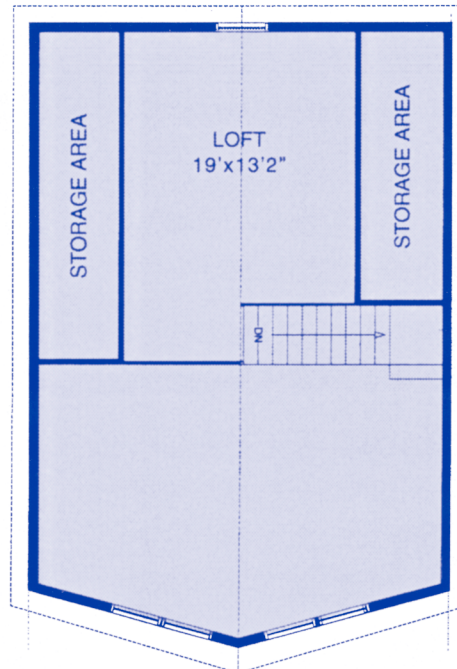

# The Mountain Haus

1,065  
SQUARE  
FEET

FIRST FLOOR

SECOND FLOOR

- EYE-CATCHING GLASS FRONT EXTERIOR DESIGN FEATURE
- SPACIOUS LIVING ROOM WITH TOWERING CATHEDRAL CEILING
- L-SHAPED KITCHEN WITH 8-FOOT SNACK BAR
- 2 BEDROOMS AND FULL BATH ON FIRST FLOOR, PLUS SECOND STORY SLEEPING LOFT