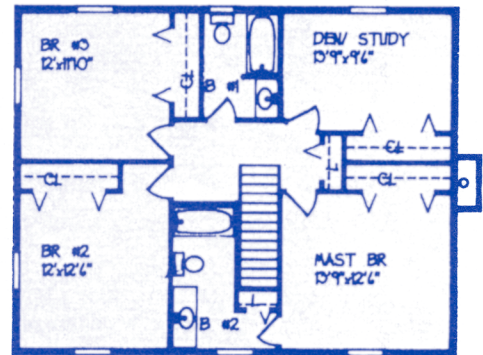

The Arlington

1944
SQUARE
FEET

- CLASSIC COLONIAL WITH TRADITIONAL COVERED ENTRY PORCH
- LARGE COUNTRY KITCHEN & FAMILY AREA WITH FIREPLACE & SNACK COUNTER OPENS ONTO A SUNDECK
 - FORMAL LIVING AND DINING AREAS
- 4 BEDROOMS WITH LOTS OF EXTRA CLOSET SPACE
- 2 1/2 BATHS