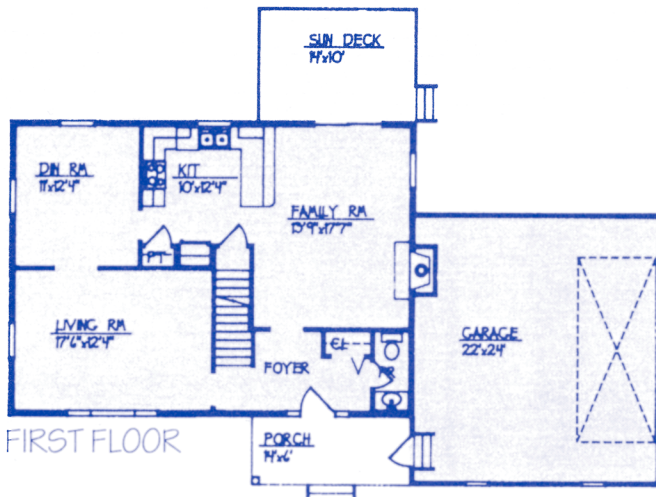

The Arlington

1944
SQUARE
FEET

- CLASSIC COLONIAL WITH TRADITIONAL COVERED ENTRY PORCH
- LARGE COUNTRY KITCHEN & FAMILY AREA WITH FIREPLACE & SNACK COUNTER OPENS ONTO A SUNDECK
 - FORMAL LIVING AND DINING AREAS
- 4 BEDROOMS WITH LOTS OF EXTRA CLOSET SPACE
- 2 1/2 BATHS